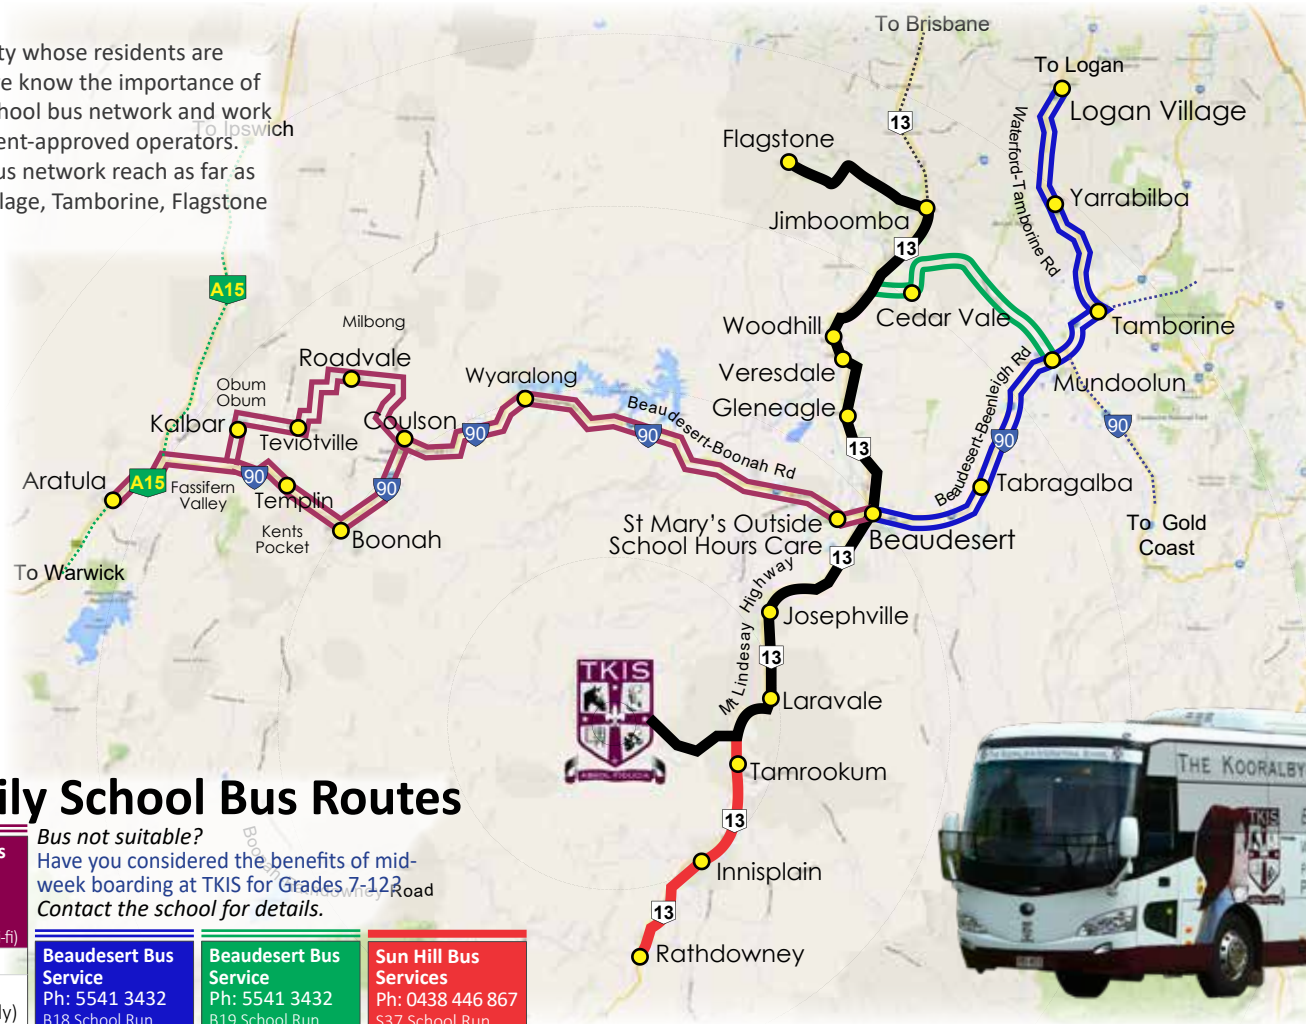

School Bus Network

As a school in a rural community whose residents are spread out over a large area, we know the importance of an efficient and dependable school bus network and work closely with the local government-approved operators. Areas serviced by the school bus network reach as far as Boonah, Jimboomba, Logan Village, Tamborine, Flagstone and Rathdowney.

Daily School Bus Routes

Beaudesert Bus Service

Ph: 5541 3432

B1 School Run

(onboard wi-fi)

Flagstone

Jimboomba

Cedar Grove